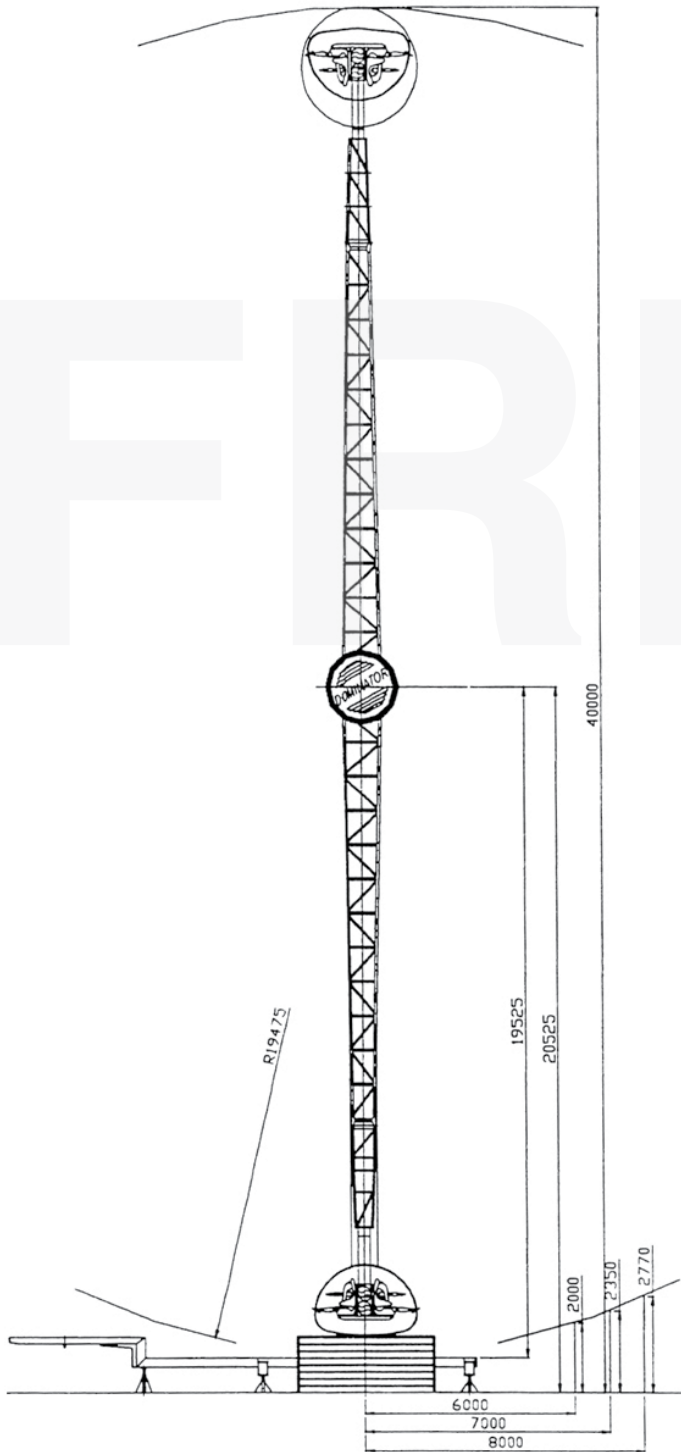

BOOSTER

The Booster is the most sensational attraction which based on an arm connected to a mast with rotating bearing, two gondolas is connected to the top and end of the arm then revolves around the axle the sequence begins with a gentle swinging action, then getting faster and faster in rotate 360o which create a sensational effect.

Platform

Capsule

Technical

Height: 40 meters
 Width: 16 meters
 Depth: 8 meters
 Construction: Trailer Mounted
 Speed: 12rpm
 Capsule: 2
 Seating: 8
 Power Required: 150amp

Freij World Attractions presented booster ride with different colors theme and names, below is the ride name along with picture.