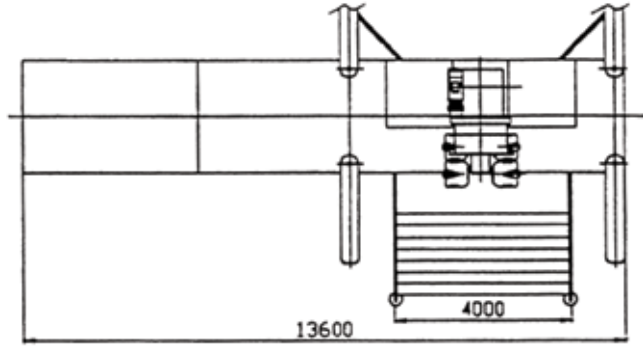

Platform

Capsule

Technical

Height: 40 meters
 Width: 16 meters
 Depth: 8 meters
 Construction: Trailer Mounted
 Speed: 12rpm
 Capsule: 2
 Seating: 8
 Power Required: 150amp

Freij World Attractions presented booster ride with different colors theme and names, below is the ride name along with picture.