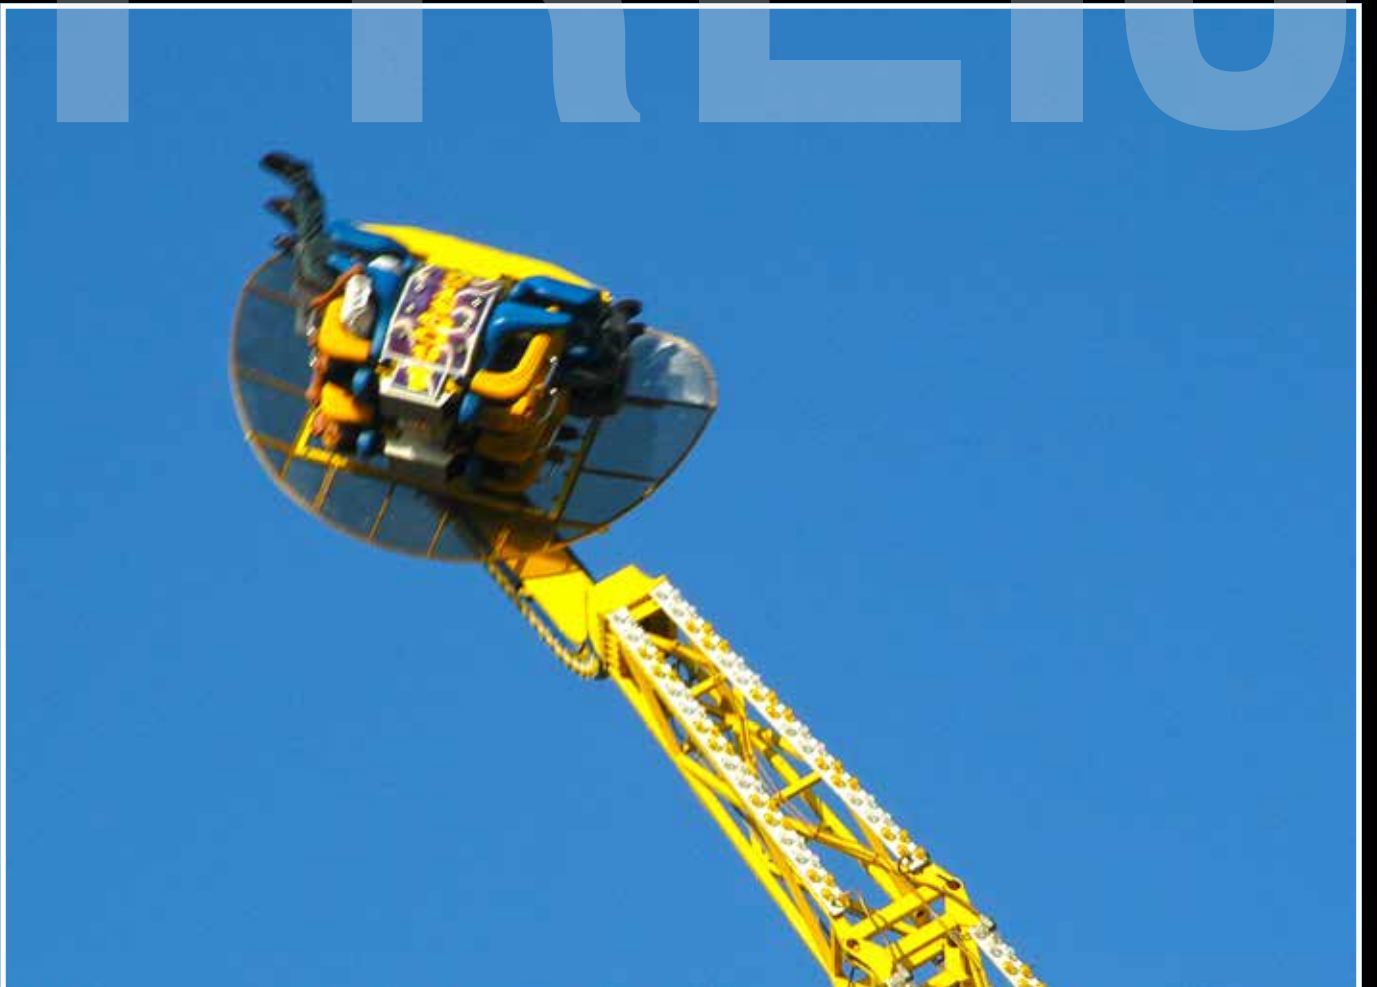

BOOSTER

The Booster is the most sensational attraction which based on an arm connected to a mast with rotating bearing, two gondolas is connected to the top and end of the arm then revolves around the axle the sequence begins with a gentle swinging action, then getting faster and faster in rotate 360o which create a sensational effect.

Platform

Capsule

Technical

Height: 40 meters
 Width: 16 meters
 Depth: 8 meters
 Construction: Trailer Mounted
 Speed: 12rpm
 Capsule: 2
 Seating: 8
 Power Required: 150amp

Freij World Attractions presented booster ride with different colors theme and names, below is the ride name along with picture.