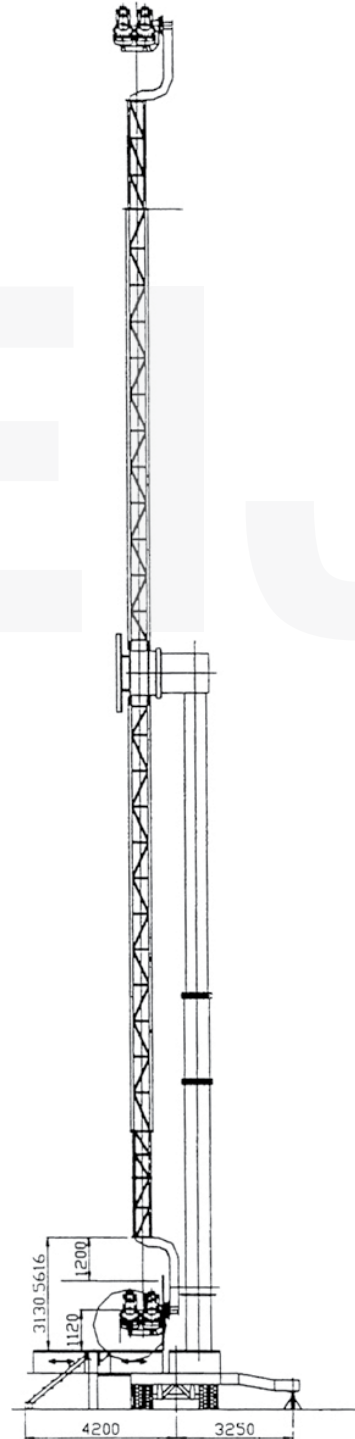

BOOSTER

The Booster is the most sensational attraction which based on an arm connected to a mast with rotating bearing, two gondolas is connected to the top and end of the arm then revolves around the axle the sequence begins with a gentle swinging action, then getting faster and faster in rotate 360o which create a sensational effect.

Platform

Capsule

Technical

Height: 40 meters
 Width: 16 meters
 Depth: 8 meters
 Construction: Trailer Mounted
 Speed: 12rpm
 Capsule: 2
 Seating: 8
 Power Required: 150amp

Freij World Attractions presented booster ride with different colors theme and names, below is the ride name along with picture.